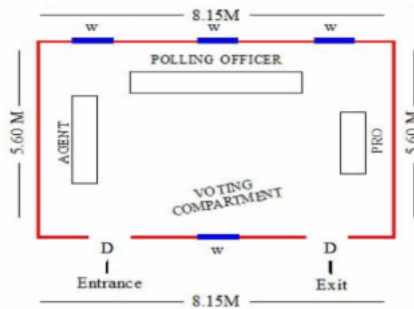

Cad View

Key MAP View

No. & Name of LAC : 56 Kamalpur LAC
No. of P.S. : 32