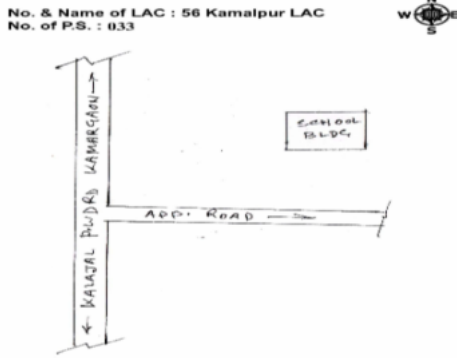

Nazri Naksha

Google Map View