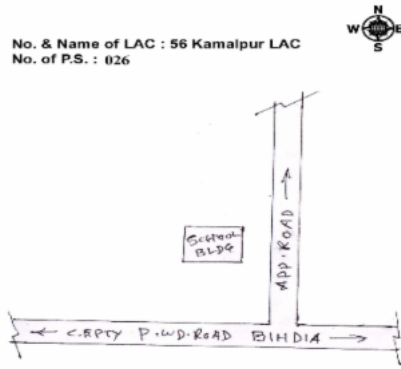

Nazri Naksha

Google Map View