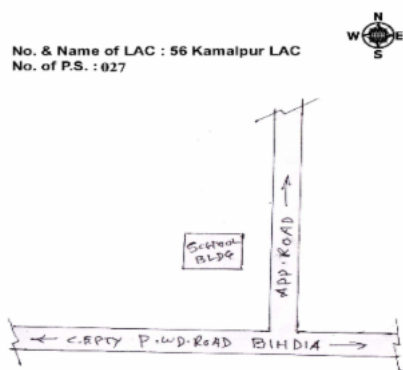

Nazri Naksha

Google Map View