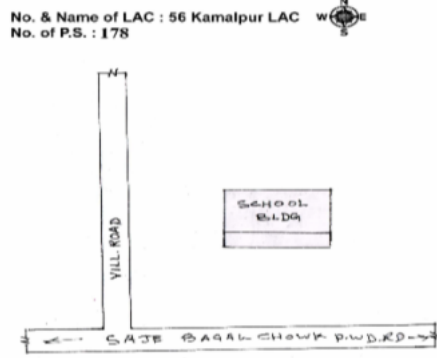

Nazri Naksha

Google Map View