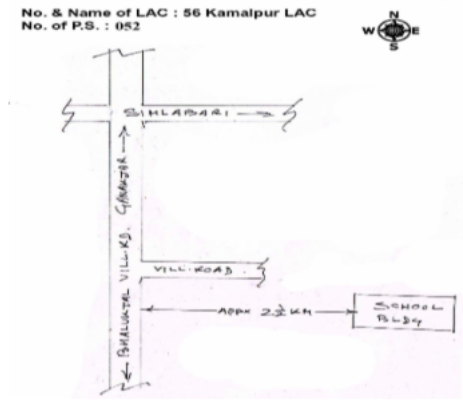

Nazri Naksha

Google Map View