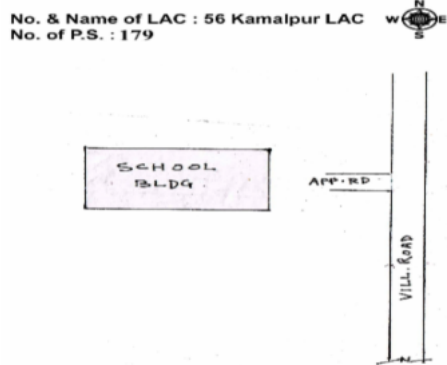

Nazri Naksha

Google Map View