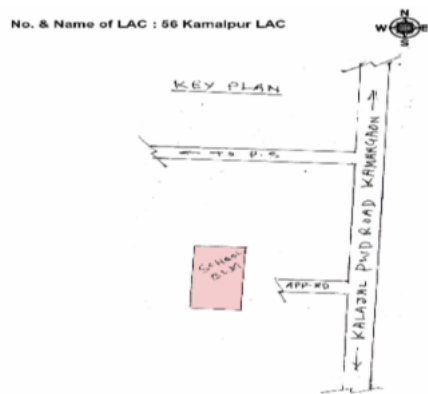

Nazri Naksha

Google Map View