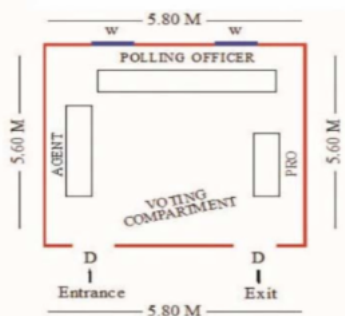

Cad View

Key MAP View

No. & Name of LAC : 56 Kamalpur LAC
No. of P.S. : 216