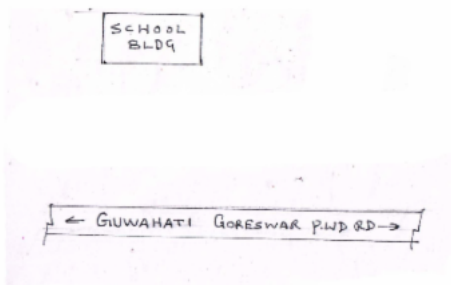

Nazri Naksha

Google Map View

No. & Name of LAC : 56 Kamalpur LAC
No. of P.S. : 216