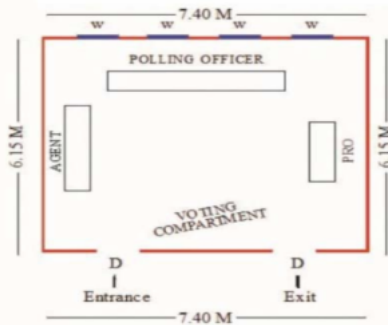

Cad View

Key MAP View

No. & Name of LAC : 56 Kamalpur LAC
No. of P.S. : 217