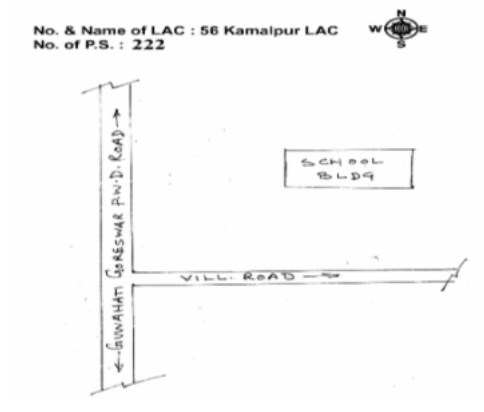

Nazri Naksha

Google Map View