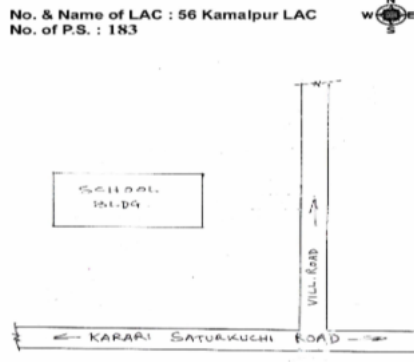

Nazri Naksha

Google Map View