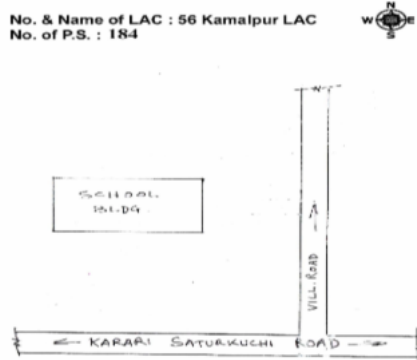

Nazri Naksha

Google Map View