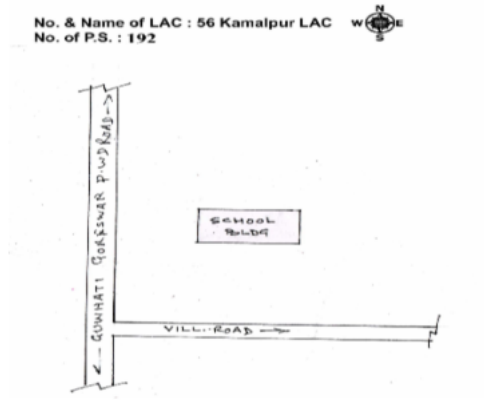

Nazri Naksha

Google Map View