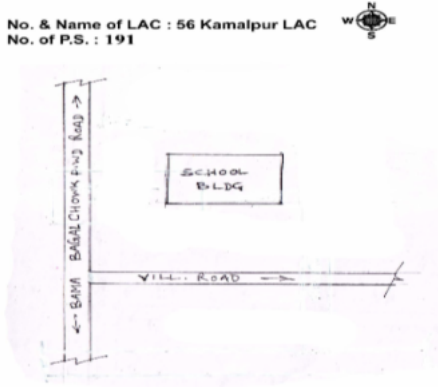

Nazri Naksha

Google Map View

No. & Name of LAC : 56 Kamalpur LAC
No. of P.S. : 191