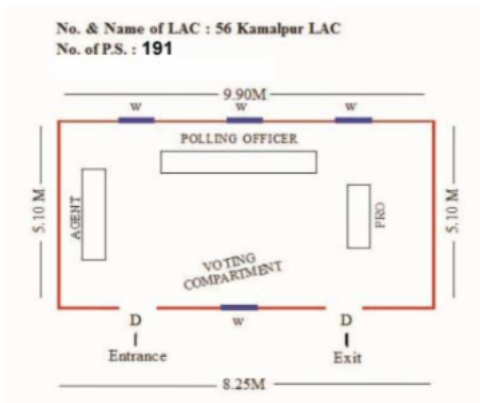

Cad View

Key MAP View

No. & Name of LAC : 56 Kamalpur LAC
No. of P.S. : 191