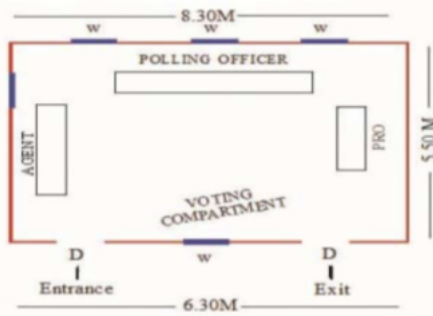

Cad View

Key MAP View

No. & Name of LAC : 56 Kamalpur LAC
No. of P.S. : 189