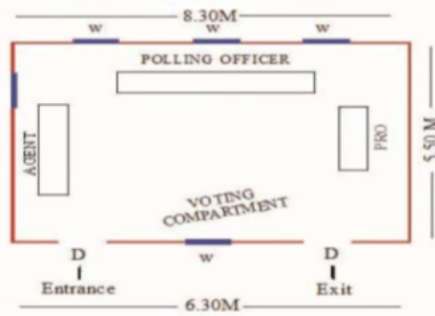

Cad View

Key MAP View

No. & Name of LAC : 56 Kamalpur LAC
No. of P.S. : 190