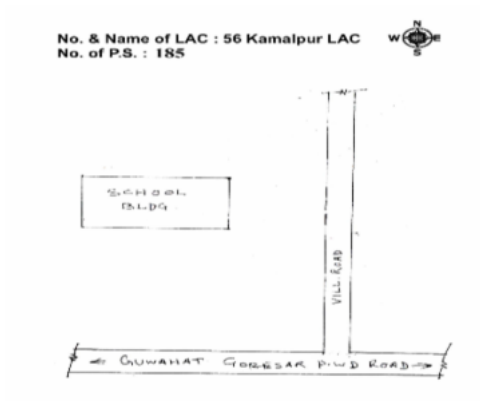

Nazri Naksha

Google Map View