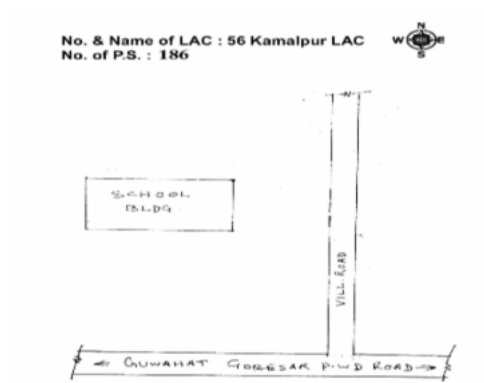

Nazri Naksha

Google Map View