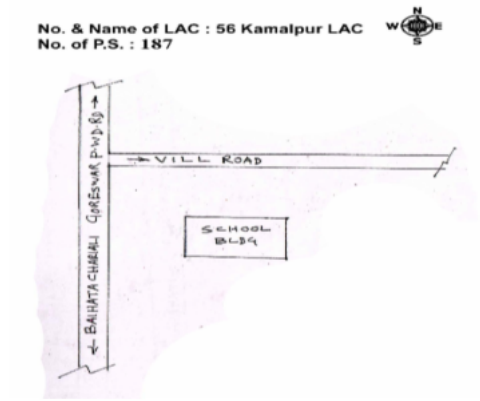

Nazri Naksha

Google Map View