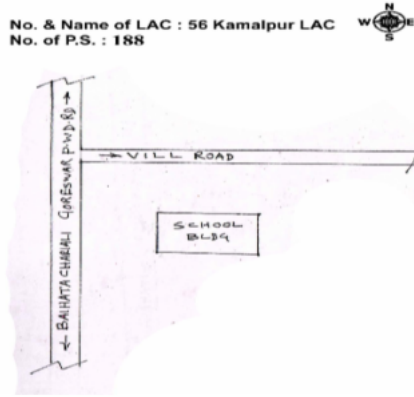

Nazri Naksha

Google Map View