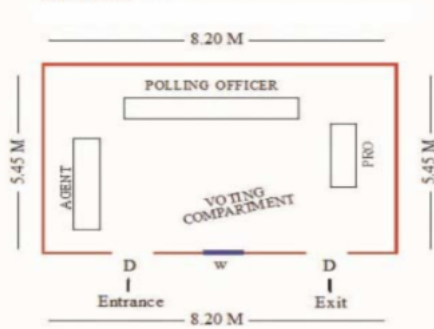

Cad View

Key MAP View

No. & Name of LAC : 56 Kamalpur LAC
No. of P.S. : 193