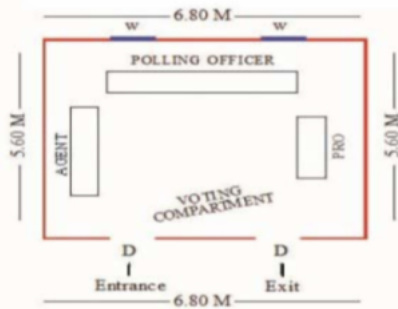

Cad View

Key MAP View

No. & Name of LAC : 56 Kamalpur LAC
No. of P.S. : 194