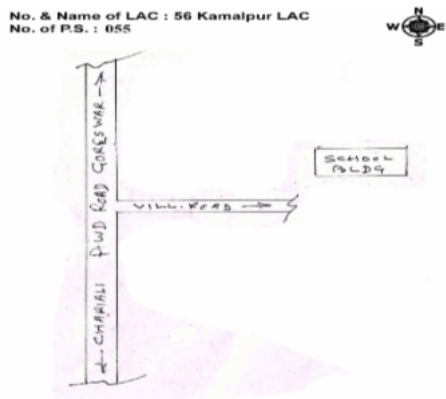

Nazri Naksha

Google Map View