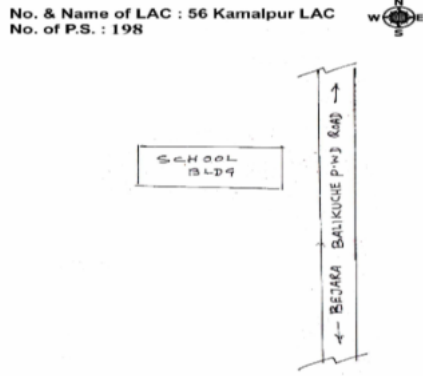

Nazri Naksha

Google Map View