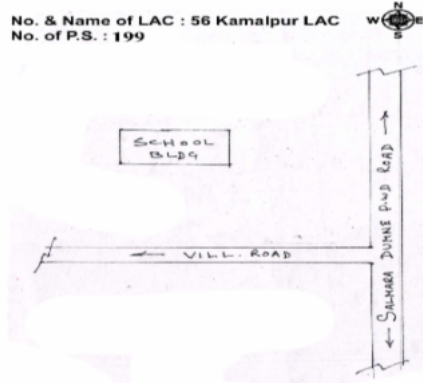

Nazri Naksha

Google Map View