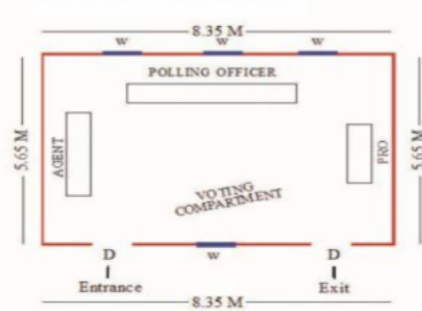

Cad View

Key MAP View

No. & Name of LAC : 56 Kamalpur LAC
No. of P.S. : 200