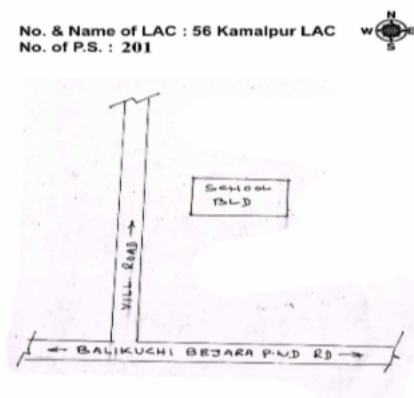

Nazri Naksha

Google Map View