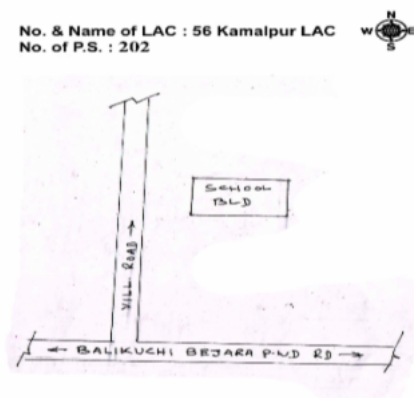

Nazri Naksha

Google Map View