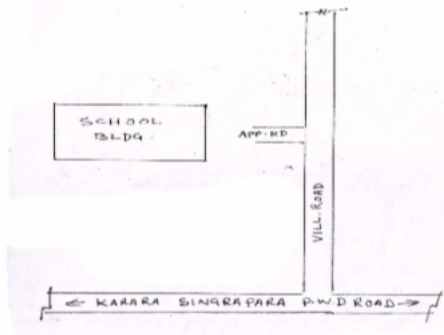

Nazri Naksha

Google Map View

No. & Name of LAC : 56 Kamalpur LAC
No. of P.S. : 214