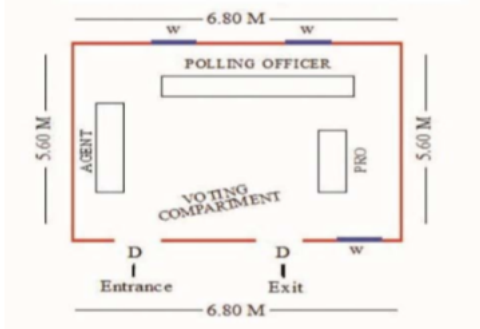

Cad View

Key MAP View

No. & Name of LAC : 56 Kamalpur LAC
No. of P.S. : 214