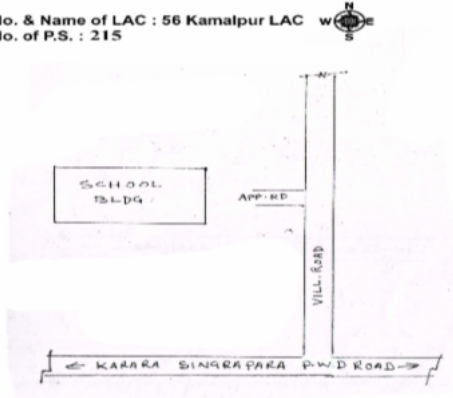

Nazri Naksha

Google Map View

No. & Name of LAC : 56 Kamalpur LAC
No. of P.S. : 215