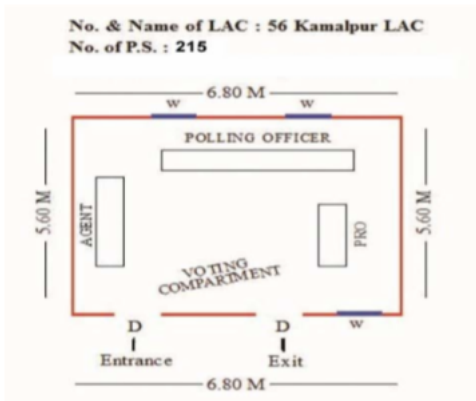

Cad View

Key MAP View

No. & Name of LAC : 56 Kamalpur LAC
No. of P.S. : 215