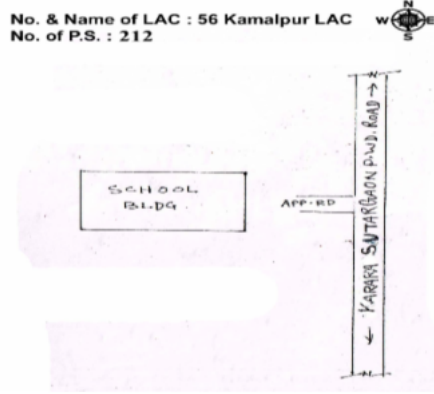

Nazri Naksha

Google Map View