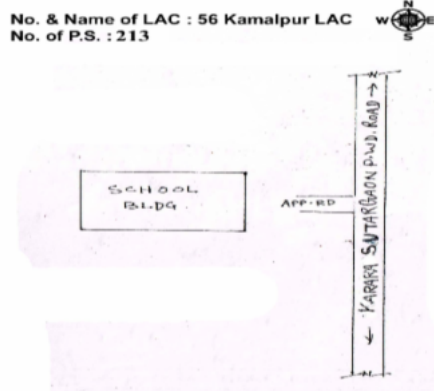

Nazri Naksha

Google Map View