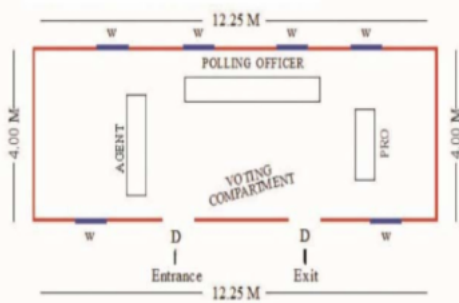

Cad View

Key MAP View

No. & Name of LAC : 56 Kamalpur LAC
No. of P.S. : 209