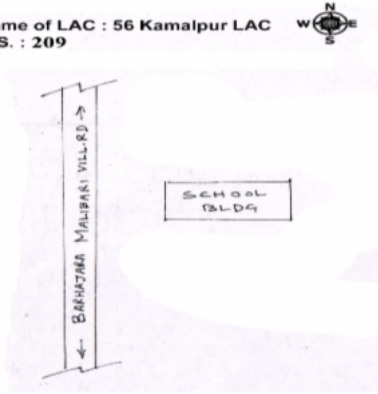

Nazri Naksha

Google Map View

No. & Name of LAC : 56 Kamalpur LAC
No. of P.S. : 209