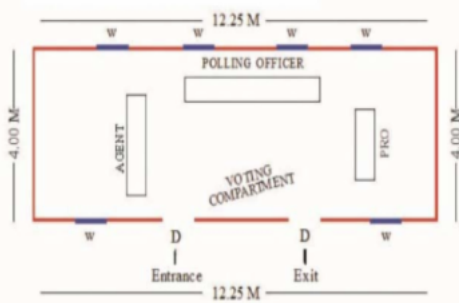

Cad View

Key MAP View

No. & Name of LAC : 56 Kamalpur LAC
No. of P.S. : 210