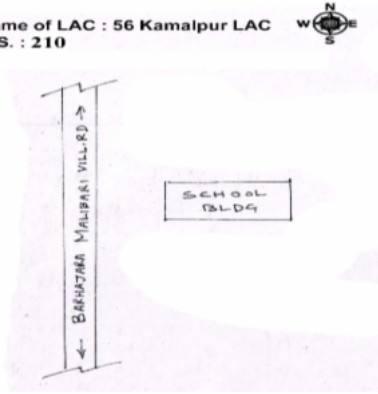

Nazri Naksha

Google Map View

No. & Name of LAC : 56 Kamalpur LAC
No. of P.S. : 210