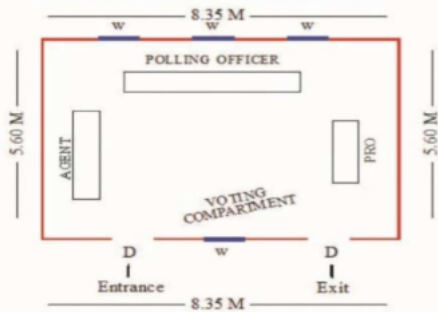

Cad View

Key MAP View

No. & Name of LAC : 56 Kamalpur LAC
No. of P.S. : 211