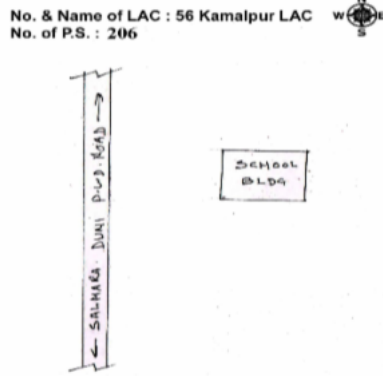

Nazri Naksha

Google Map View