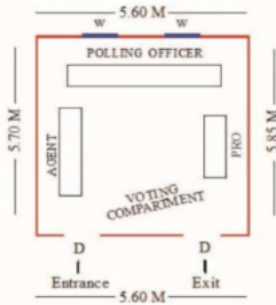

Cad View

Key MAP View

No. & Name of LAC : 56 Kamalpur LAC
No. of P.S. : 207