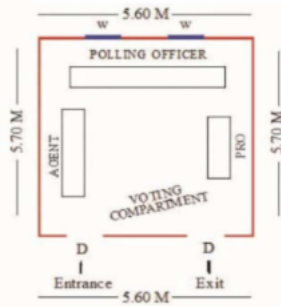

Cad View

Key MAP View

No. & Name of LAC : 56 Kamalpur LAC
No. of P.S. : 208