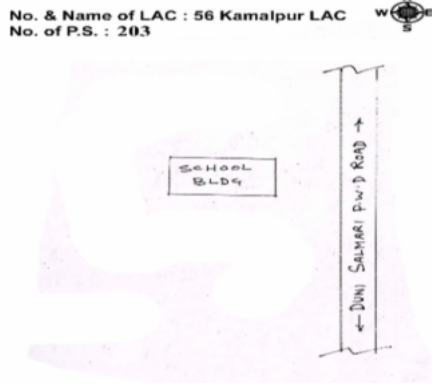

Nazri Naksha

Google Map View