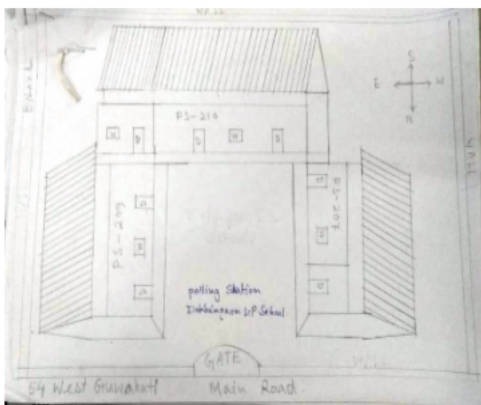

Nazri Naksha

Google Map View