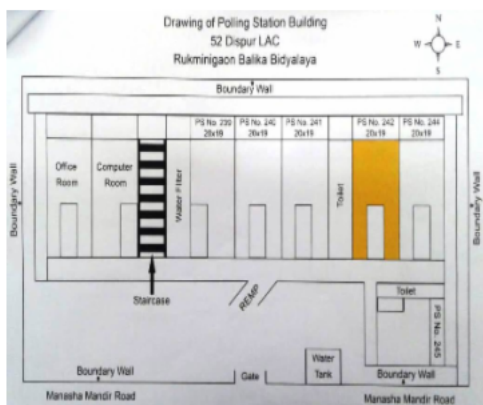

Nazri Naksha

Google Map View