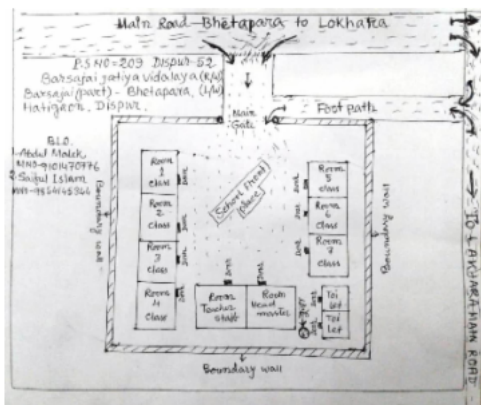

Nazri Naksha

Google Map View