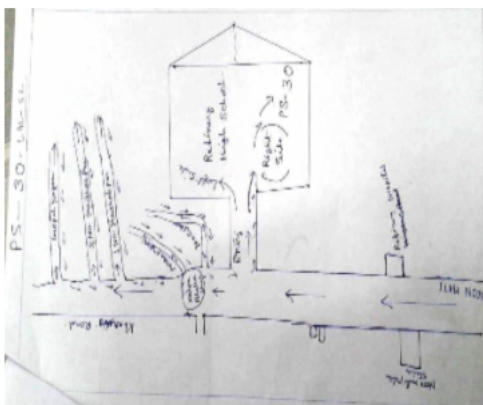

Nazri Naksha

Google Map View