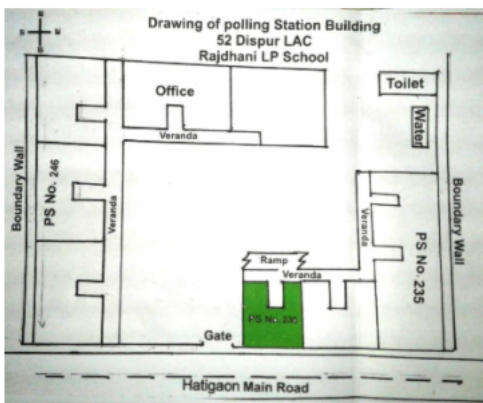

Nazri Naksha

Google Map View