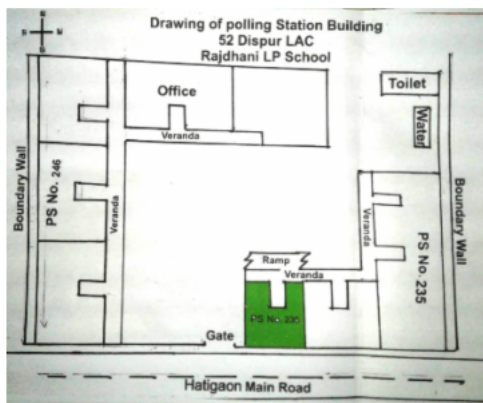

Nazri Naksha

Google Map View