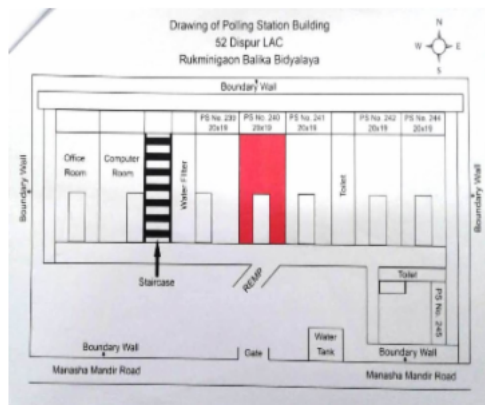

Nazri Naksha

Google Map View