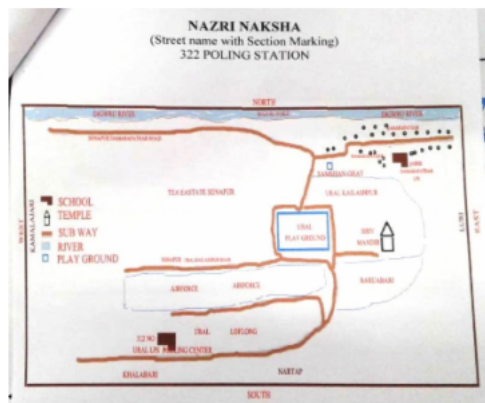

Nazri Naksha

Google Map View