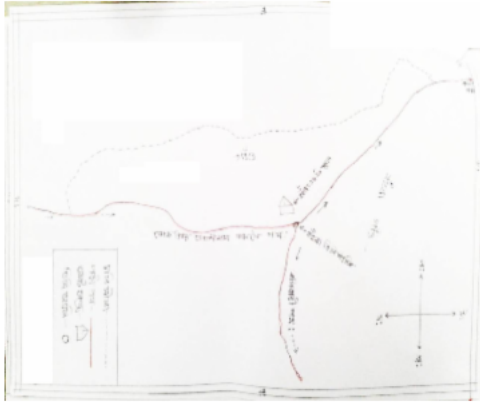

Nazri Naksha

Google Map View