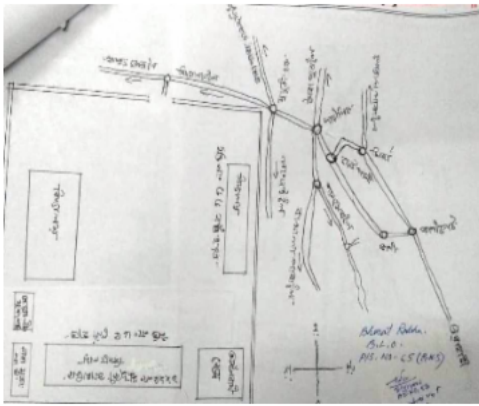

Polling Station Building Front View

Nazri Naksha